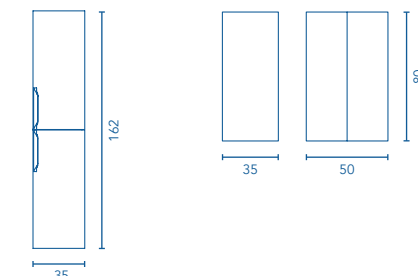

ACABADOS

Blanco Nature	Beige Nature	Arena Mate	Blanco Mate